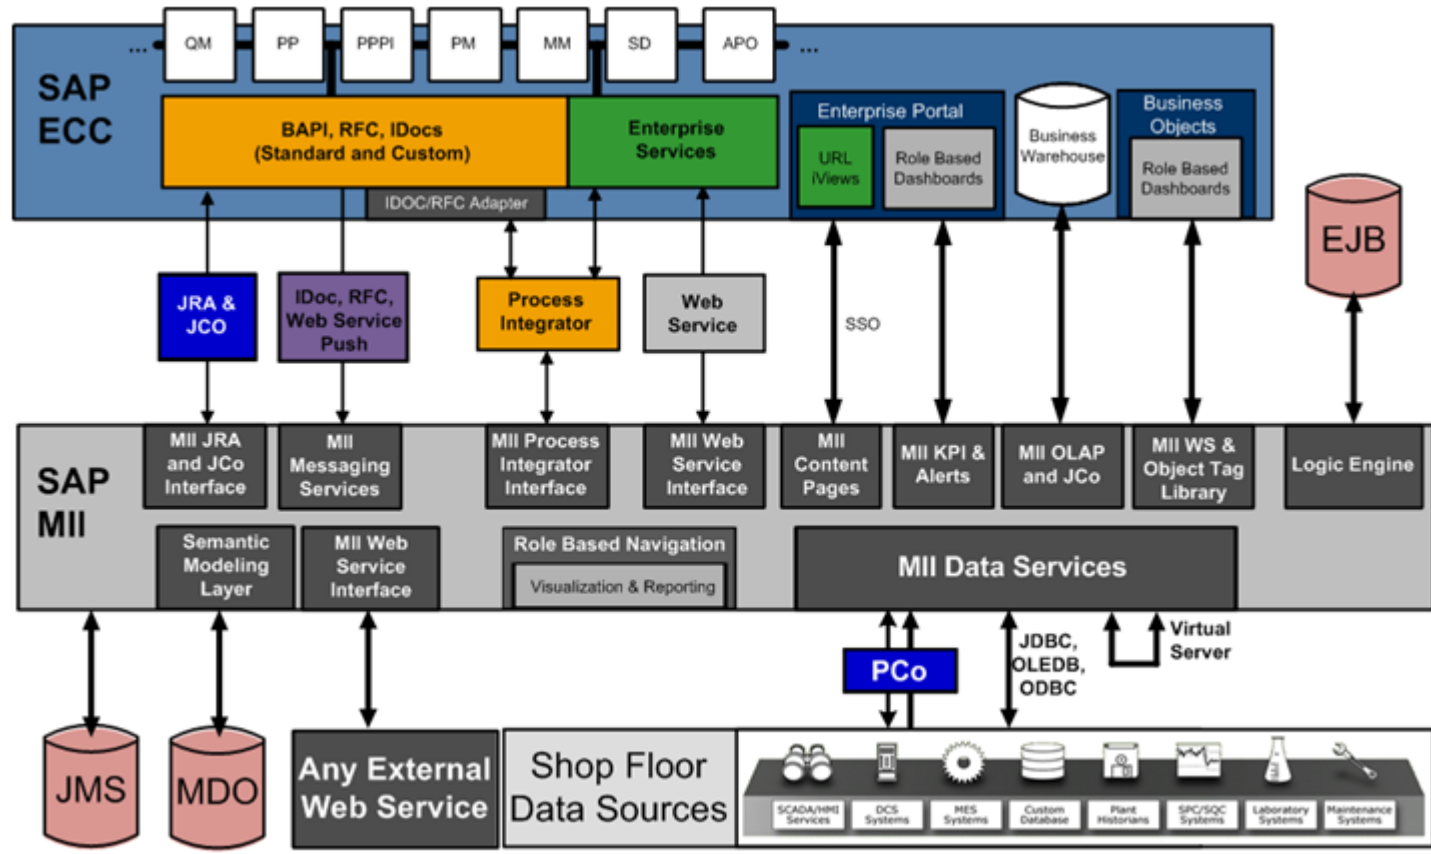

Architektura MII